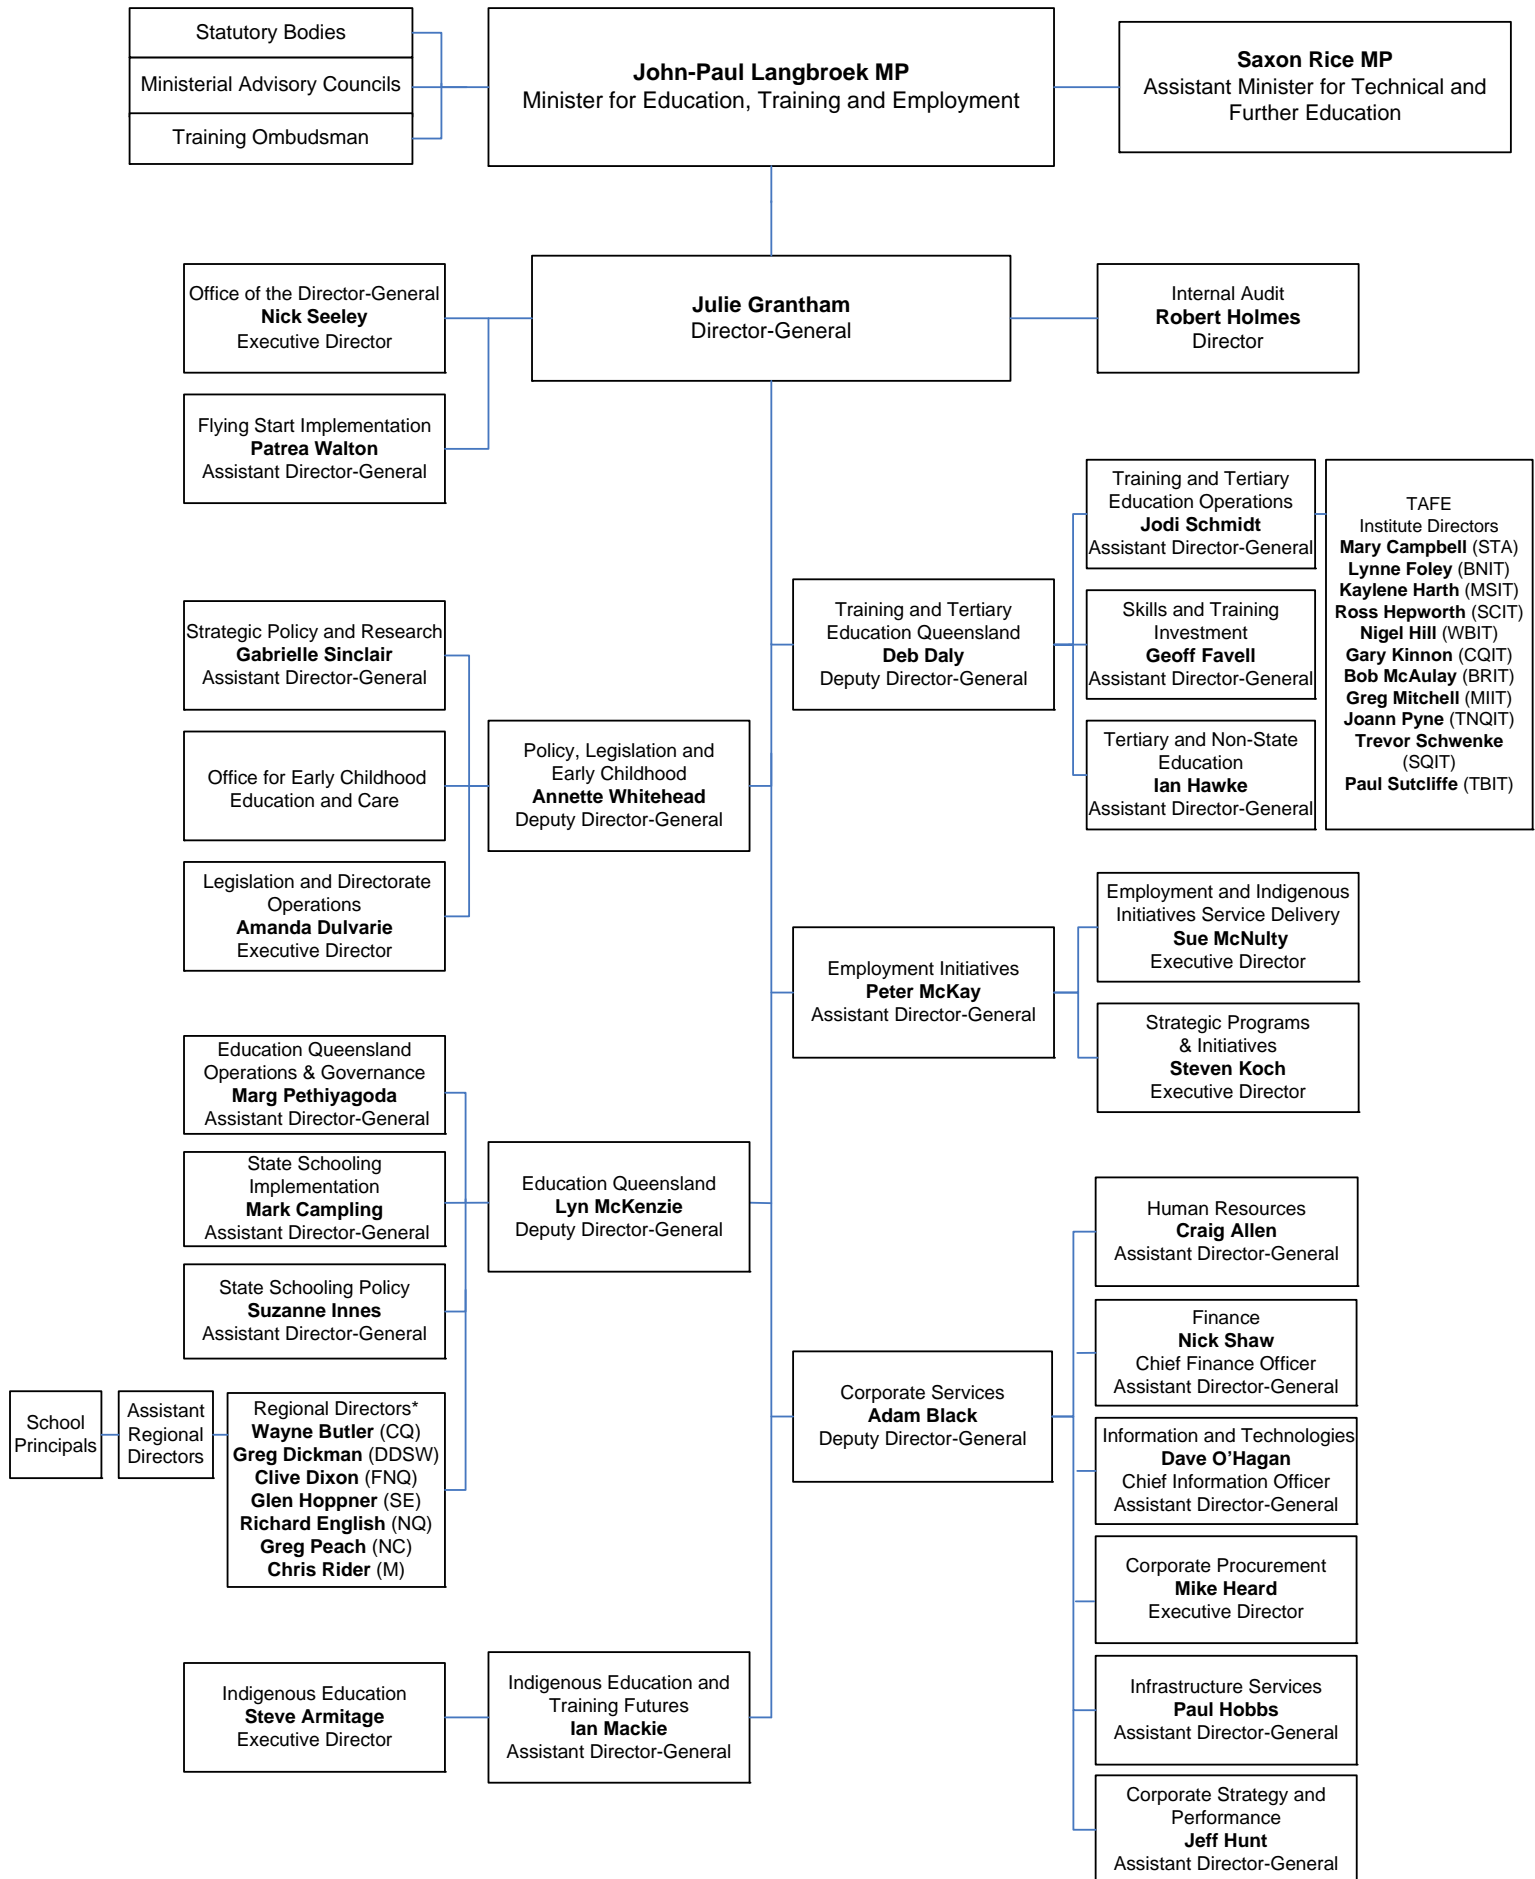

Department of Education, Training and Employment

Organisational Structure as at 12 April 2012

* DDG EQ supervises regional service delivery, with Regional Directors also having functional reporting responsibility to the other Deputy Directors-General